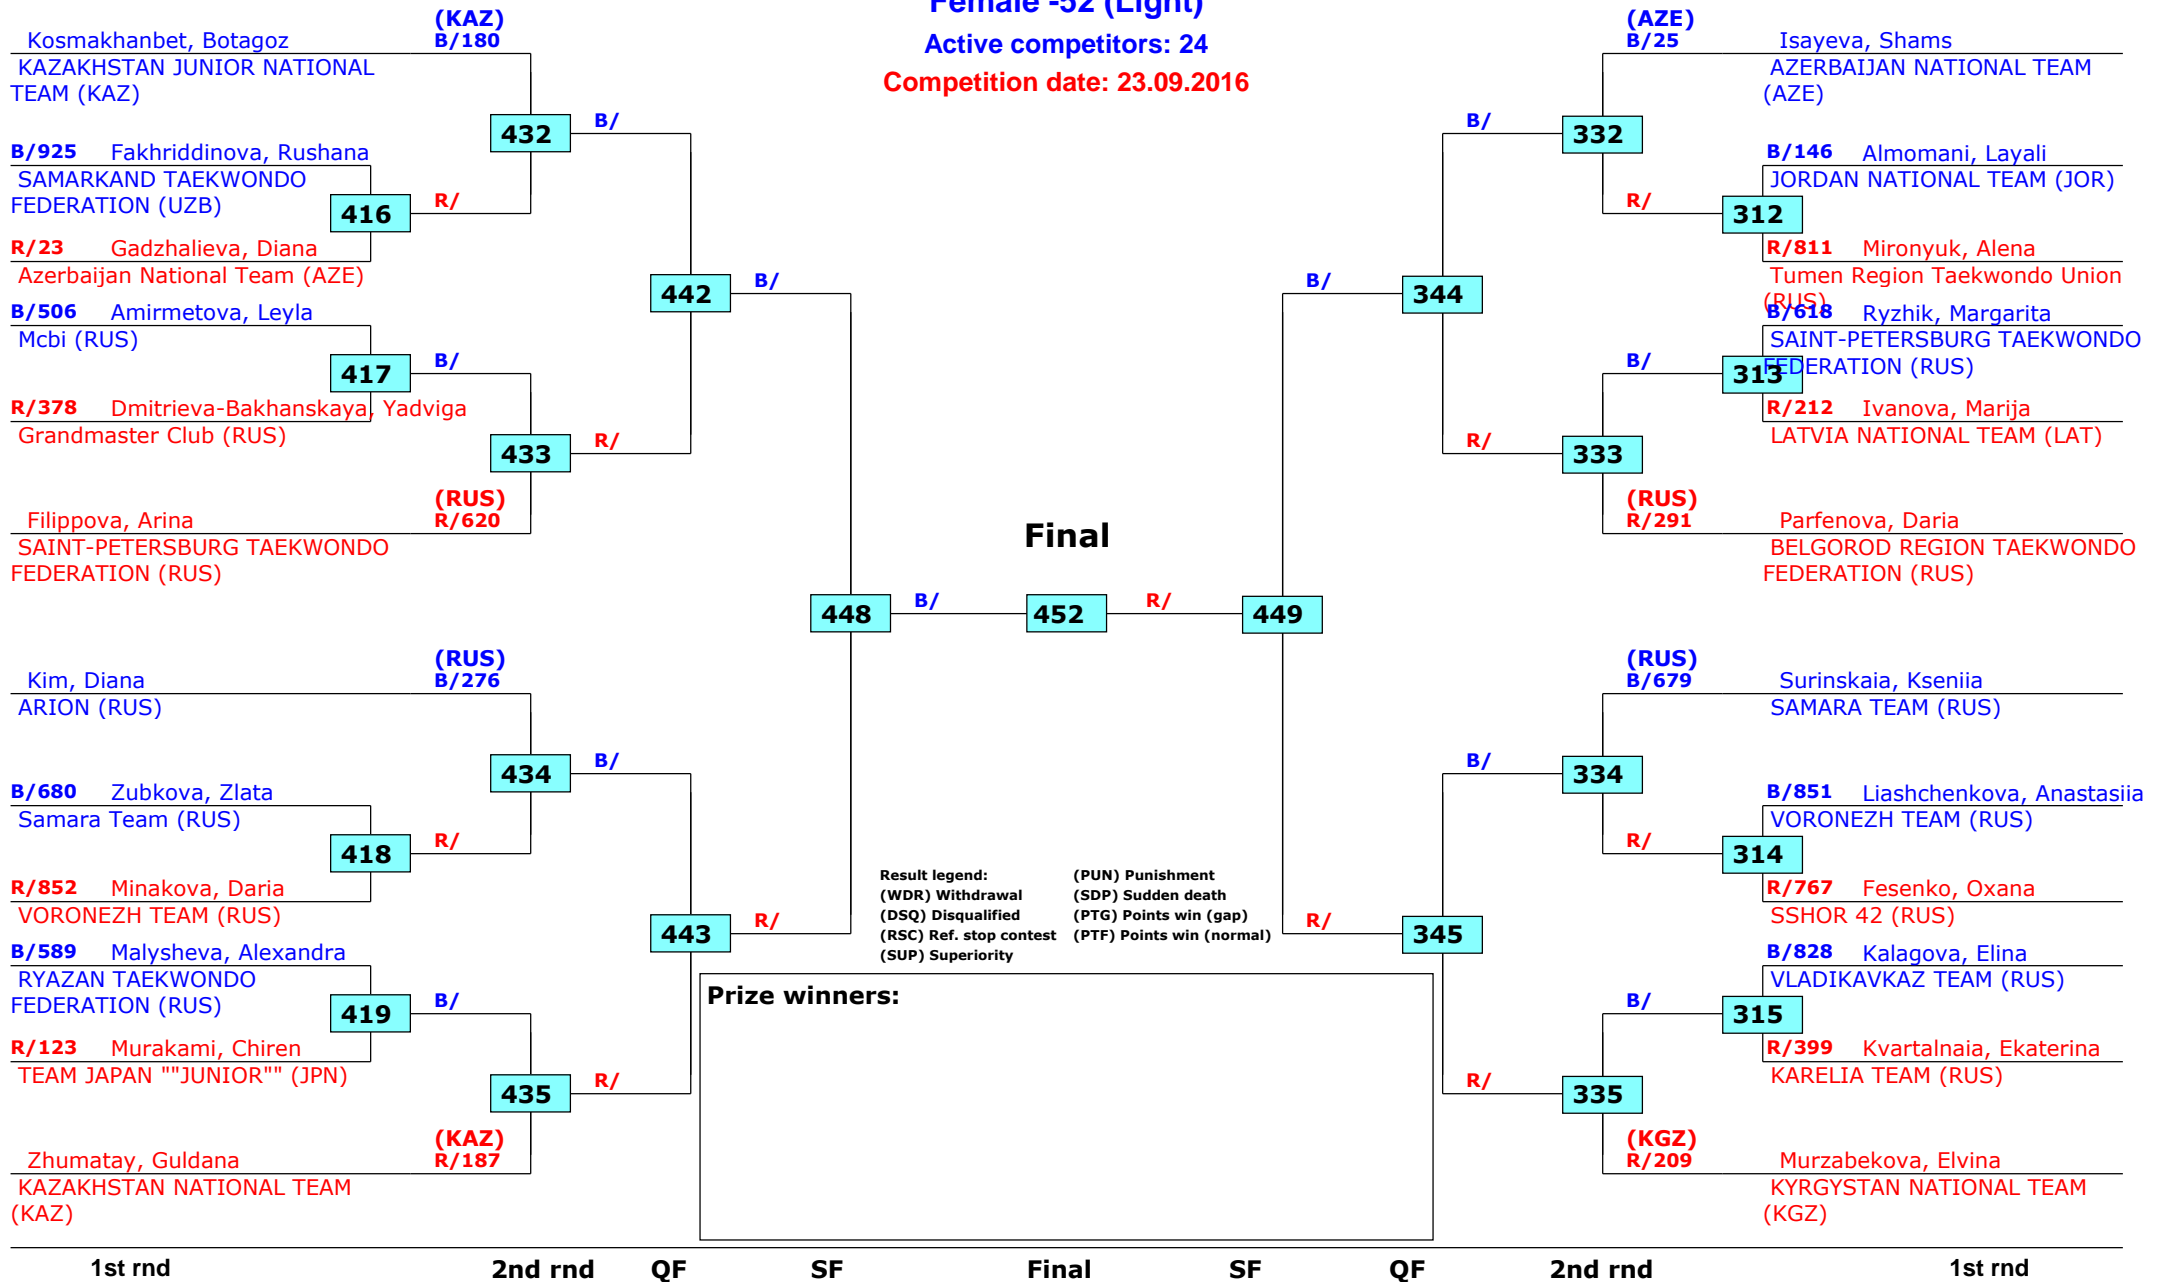

Tournament date: 22.09.2016 upto 25.09.2016

Male -55 (Feather)

Active competitors: 29

Competition date: 23.09.2016

Russian Open 2016

Moscow, Russia

Tournament date: 22.09.2016 upto 25.09.2016

Male -59 (Light)

Active competitors: 24

Competition date: 23.09.2016

Russian Open 2016

Moscow, Russia

Tournament date: 22.09.2016 upto 25.09.2016

Female -52 (Light)

Active competitors: 24

Competition date: 23.09.2016

Russian Open 2016

Moscow, Russia

Tournament date: 22.09.2016 upto 25.09.2016

Male -63 (Welter)

Active competitors: 24

Competition date: 23.09.2016

Russian Open 2016

Moscow, Russia