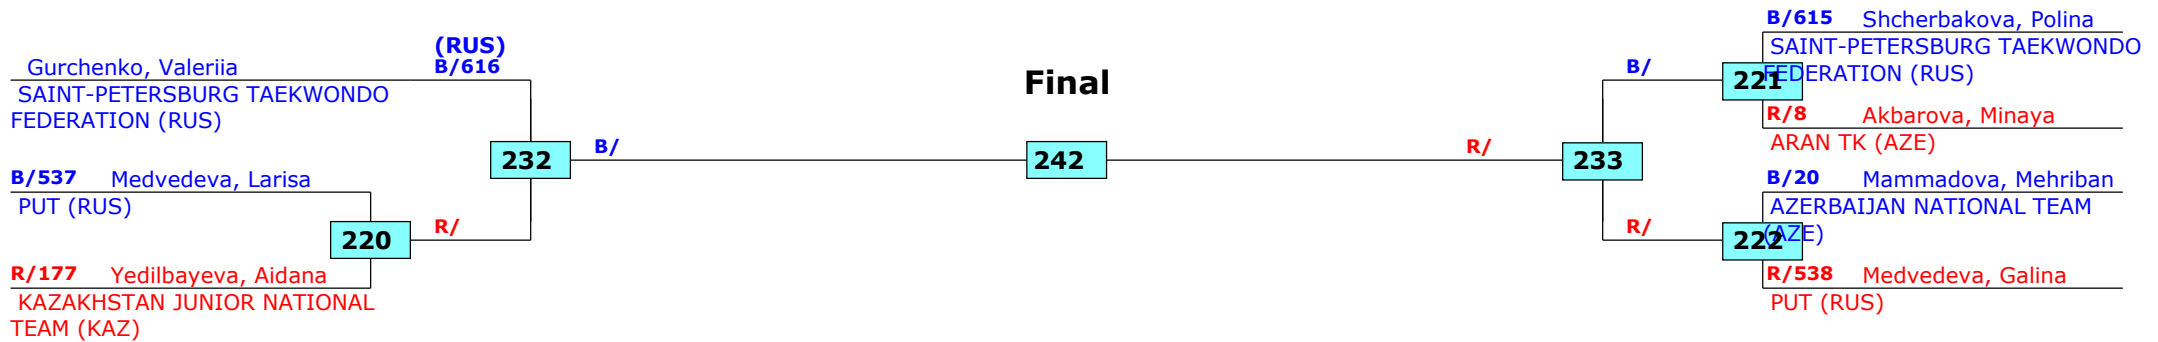

Russian Open 2016

Moscow, Russia

Tournament date: 22.09.2016 upto 25.09.2016

Female -42 (Fin)

Active competitors: 7

Competition date: 23.09.2016

Result legend: (PUN) Punishment
(WDR) Withdrawal (SDP) Sudden death
(DSQ) Disqualified (PTG) Points win (gap)
(RSC) Ref. stop contest (PTF) Points win (normal)
(SUP) Superiority