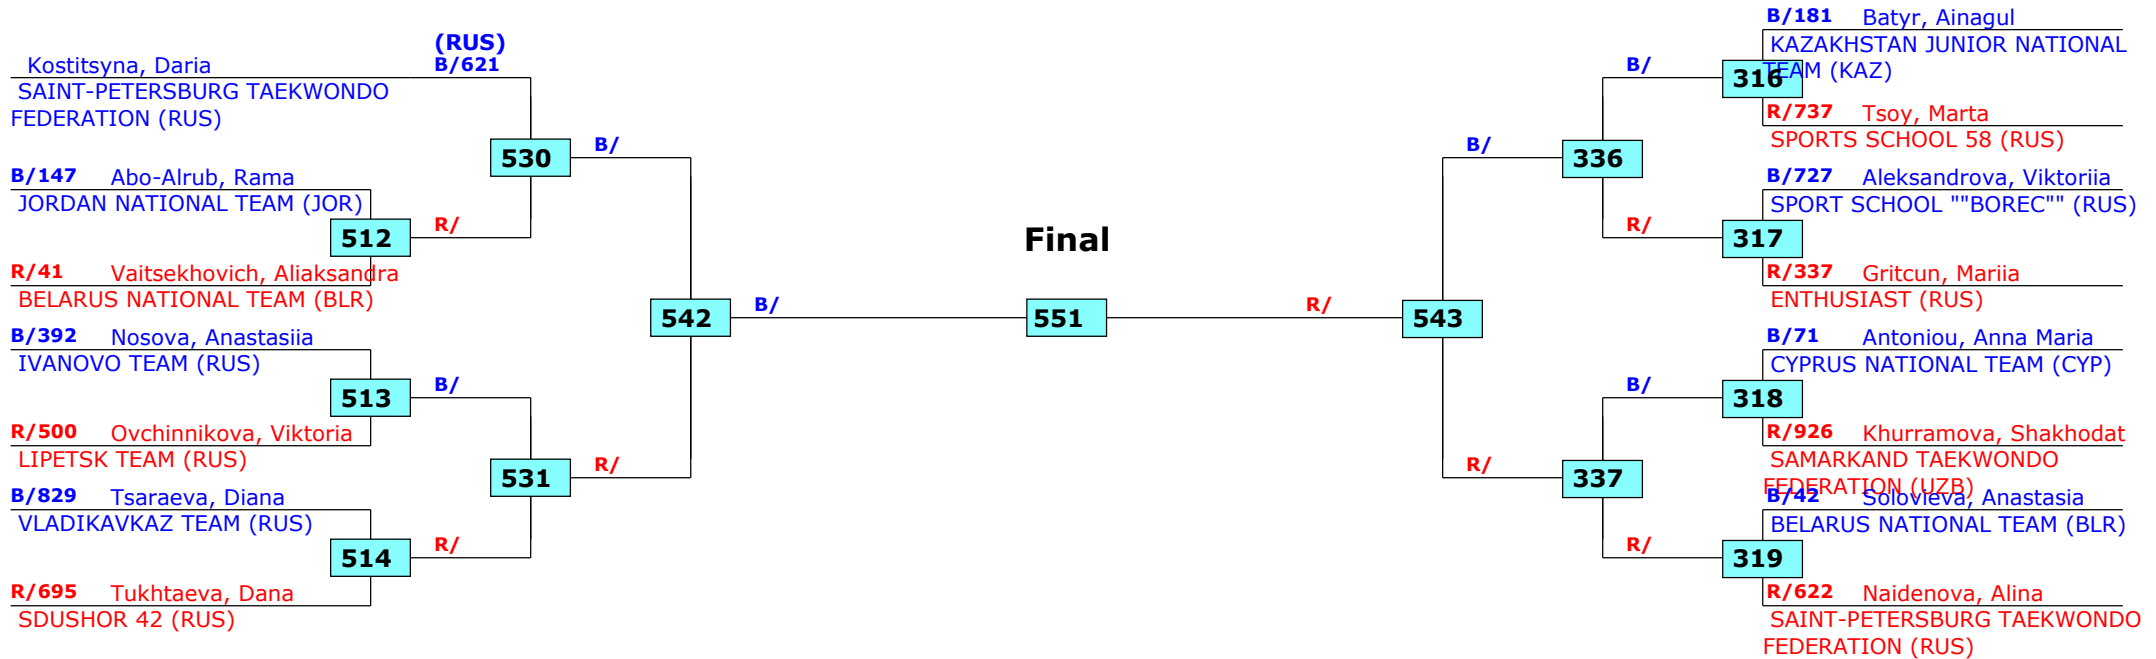

Russian Open 2016

Moscow, Russia

Tournament date: 22.09.2016 upto 25.09.2016

Male -63 (Welter)

Active competitors: 24

Competition date: 23.09.2016

Russian Open 2016

Moscow, Russia

Tournament date: 22.09.2016 upto 25.09.2016

Male -78 (Light Heavy)

Active competitors: 12

Competition date: 23.09.2016

Russian Open 2016

Moscow, Russia

Tournament date: 22.09.2016 upto 25.09.2016

Female -55 (Welter)

Active competitors: 15

Competition date: 23.09.2016

Result legend: (PUN) Punishment
 (WDR) Withdrawal (SDP) Sudden death
 (DSQ) Disqualified (PTG) Points win (gap)
 (RSC) Ref. stop contest (PTF) Points win (normal)
 (SUP) Superiority

Prize winners:

1st rnd

QF

SF

Final

SF

QF

1st rnd