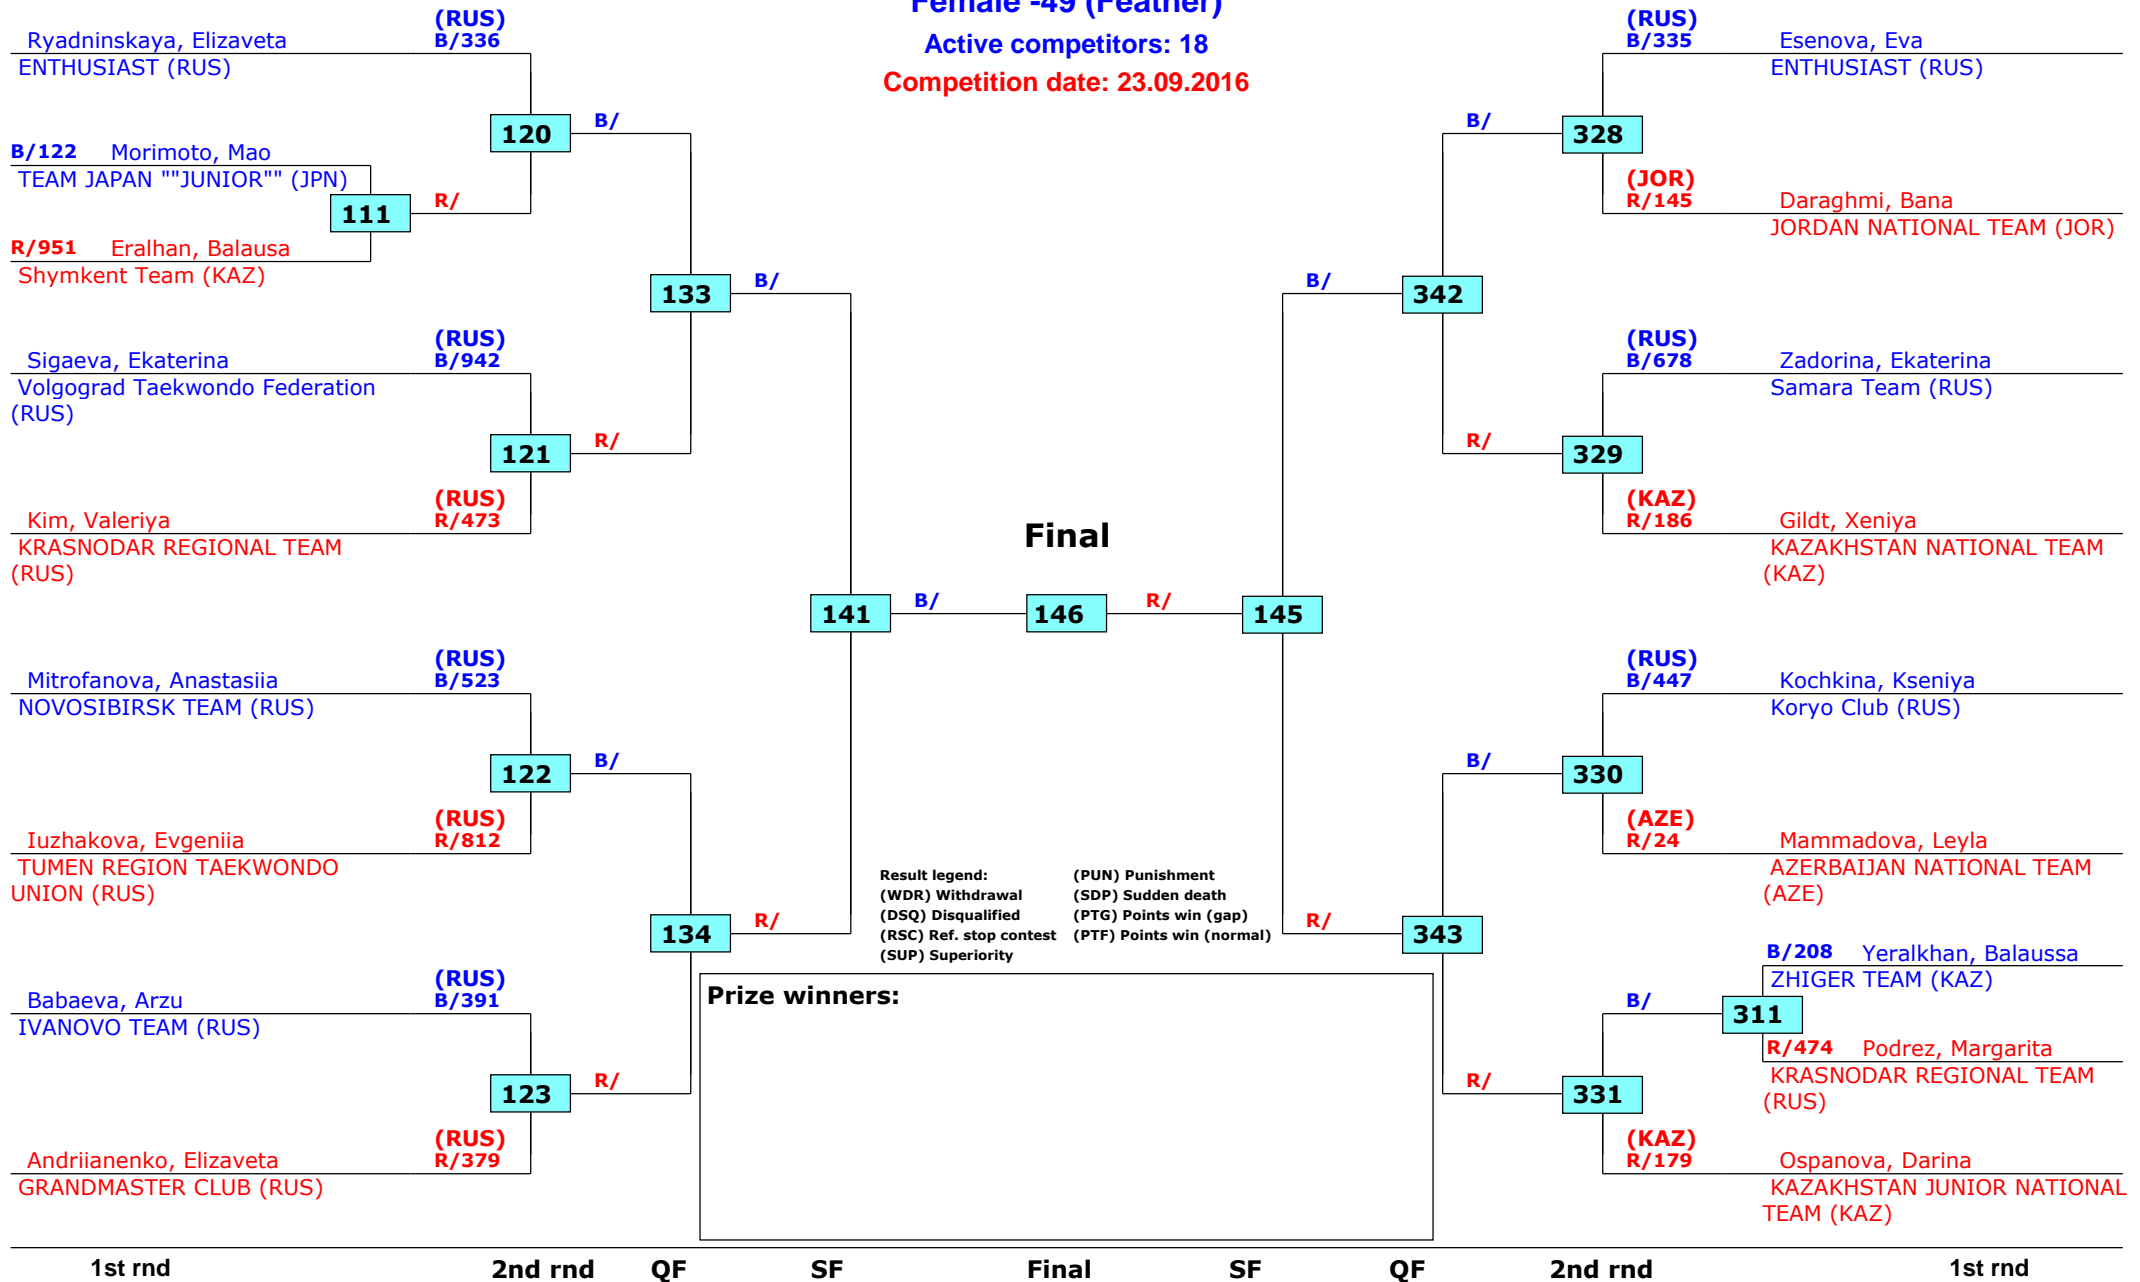

Russian Open 2016

Moscow, Russia

Tournament date: 22.09.2016 upto 25.09.2016

Female -44 (Fly)

Active competitors: 5

Competition date: 23.09.2016

Result legend: (PUN) Punishment
(WDR) Withdrawal (SDP) Sudden death
(DSQ) Disqualified (PTG) Points win (gap)
(RSC) Ref. stop contest (PTF) Points win (normal)
(SUP) Superiority

Tournament date: 22.09.2016 upto 25.09.2016

Female -49 (Feather)

Active competitors: 18

Competition date: 23.09.2016

Russian Open 2016

Moscow, Russia

Tournament date: 22.09.2016 upto 25.09.2016

Male -45 (Fin)