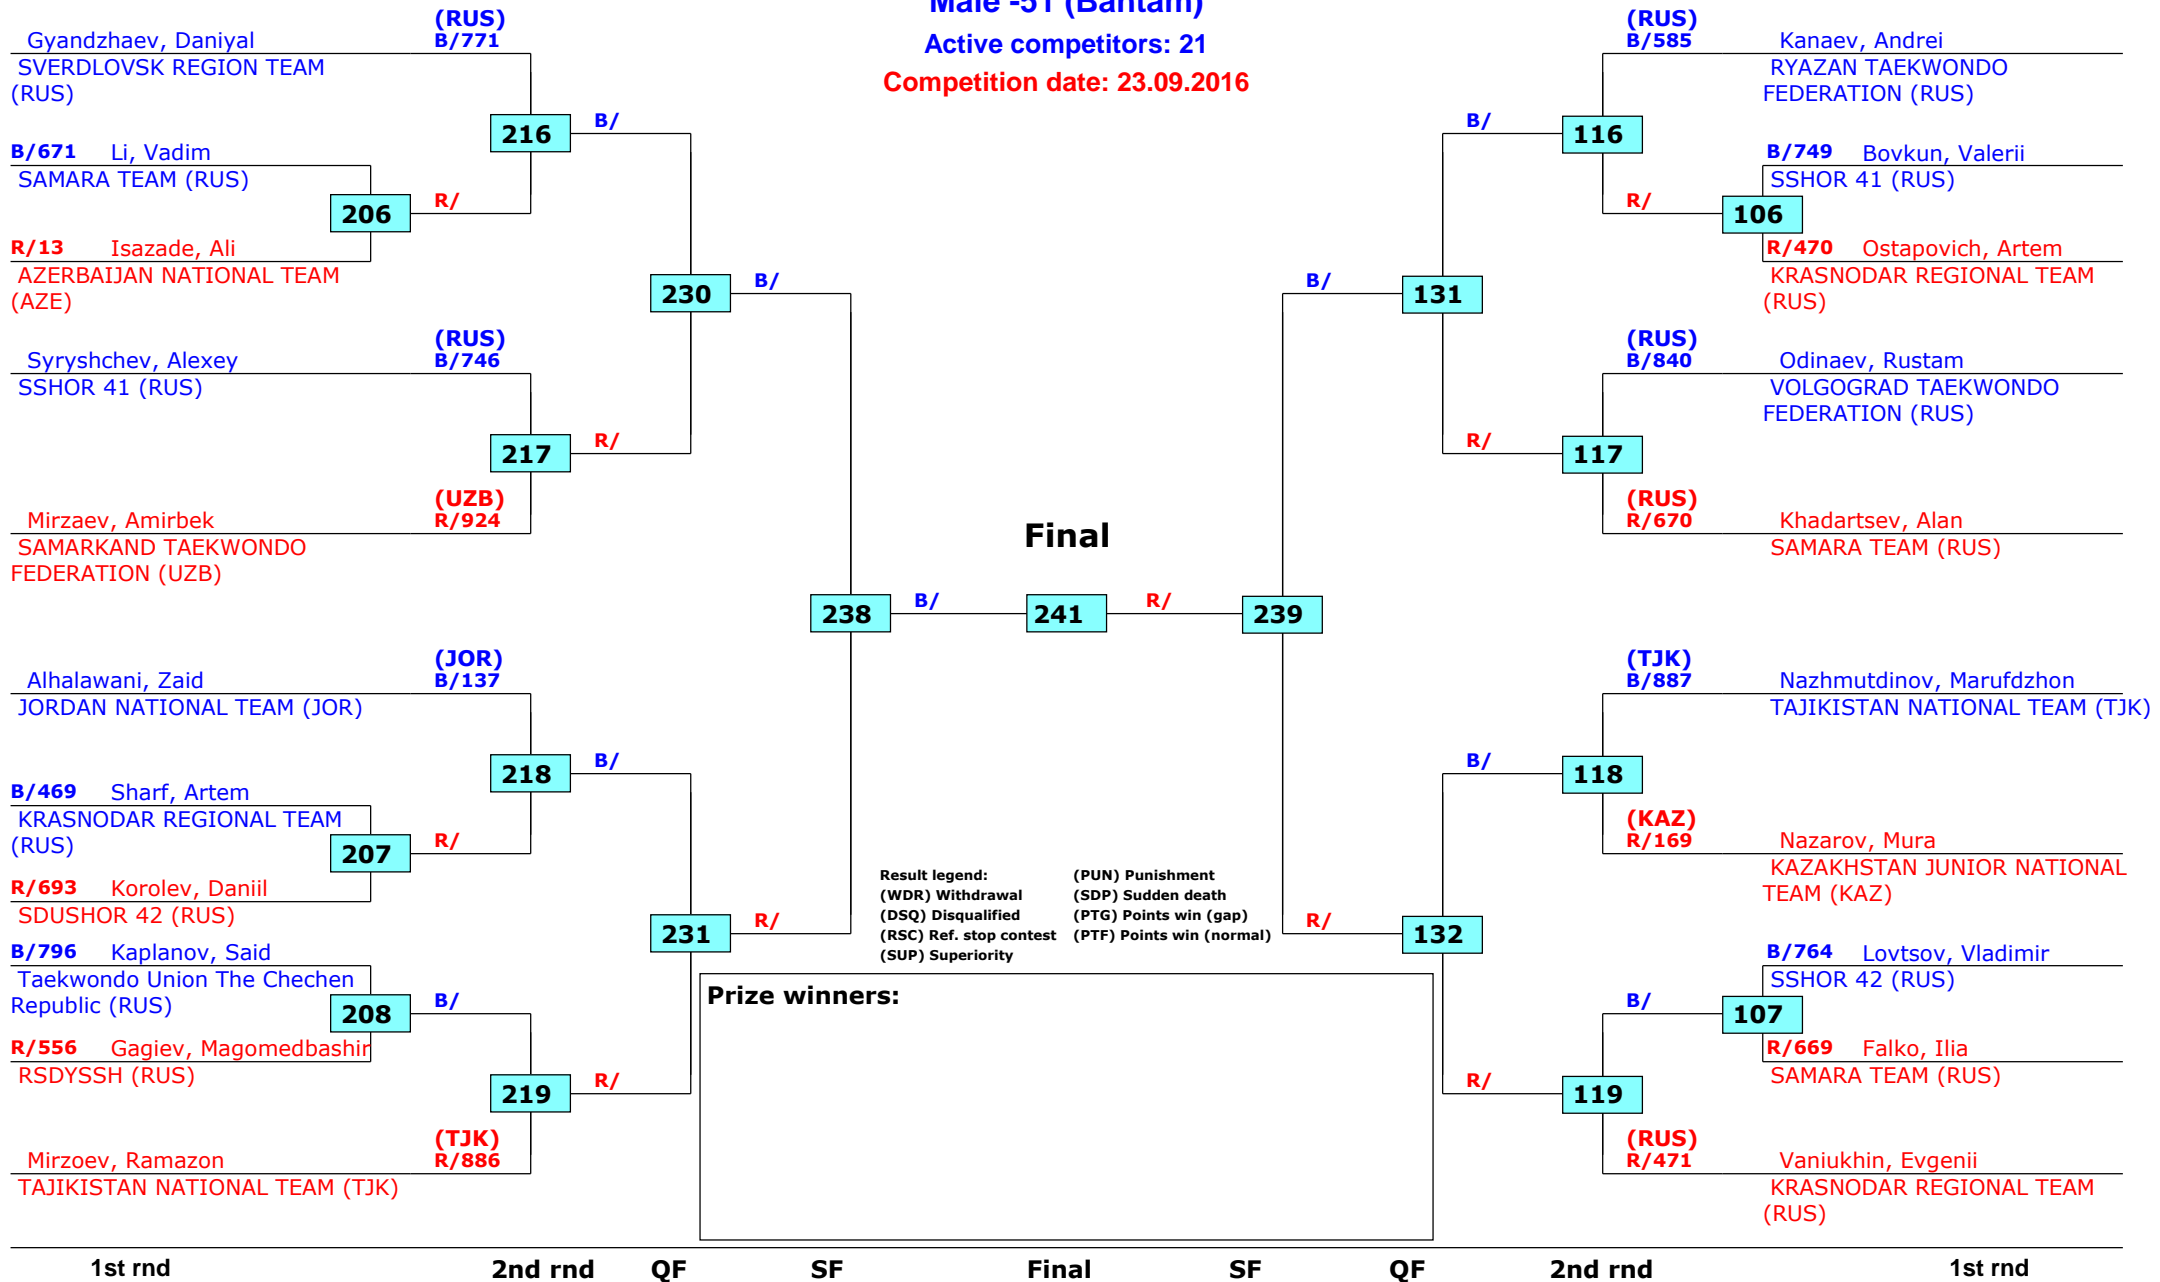

Active competitors: 18

Competition date: 23.09.2016

Russian Open 2016

Moscow, Russia

Tournament date: 22.09.2016 upto 25.09.2016

Male -51 (Bantam)

Active competitors: 21

Competition date: 23.09.2016