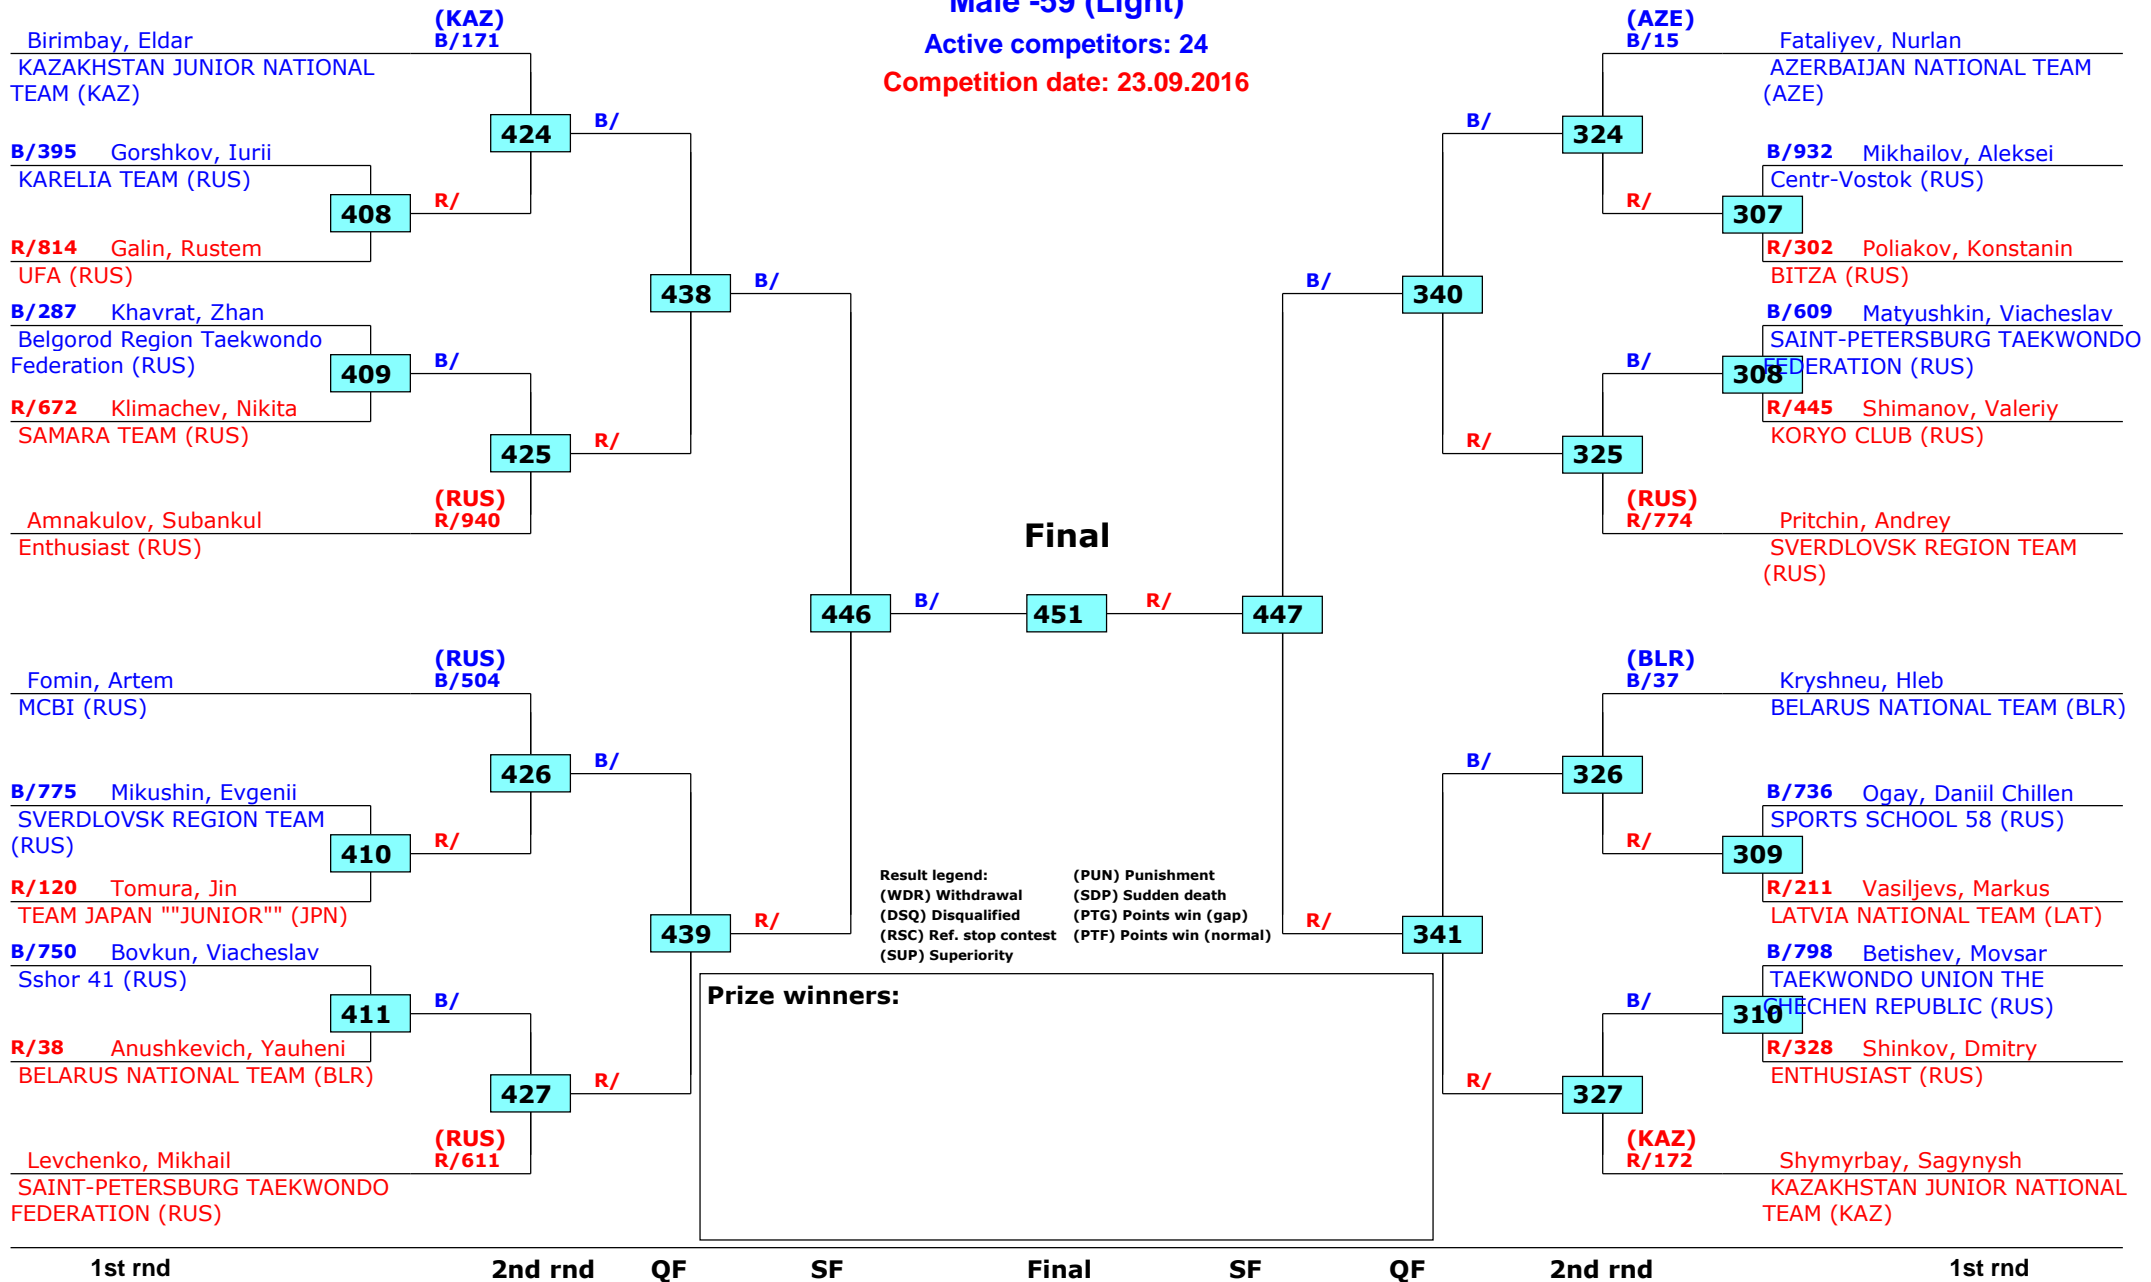

Russian Open 2016

Moscow, Russia

Tournament date: 22.09.2016 upto 25.09.2016

Male -59 (Light)

Active competitors: 24

Competition date: 23.09.2016