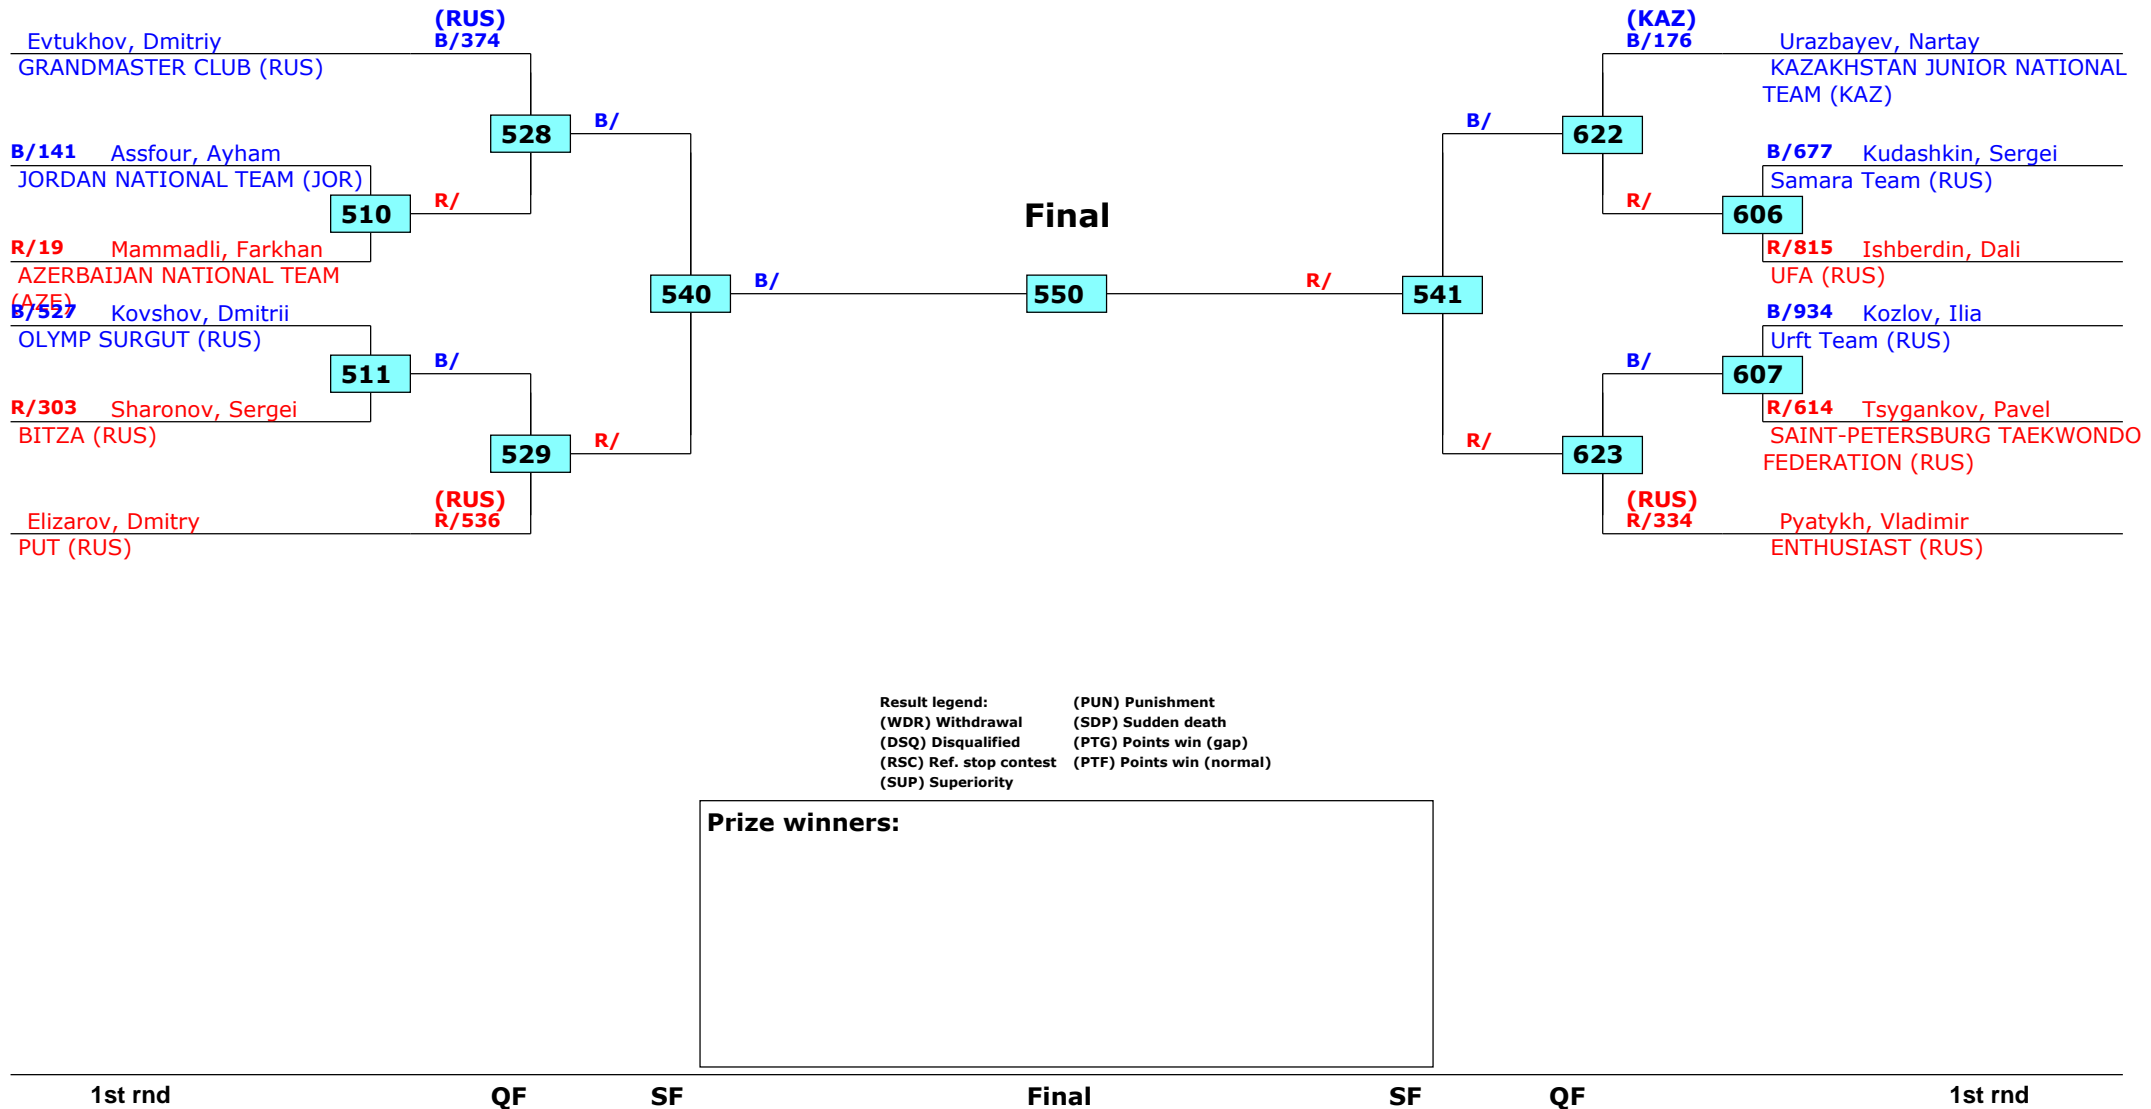

Russian Open 2016

Moscow, Russia

Tournament date: 22.09.2016 upto 25.09.2016

Male -63 (Welter)

Active competitors: 24

Competition date: 23.09.2016

Russian Open 2016

Moscow, Russia

Tournament date: 22.09.2016 upto 25.09.2016

Male -78 (Light Heavy)

Active competitors: 12

Competition date: 23.09.2016

Russian Open 2016

Moscow, Russia

Tournament date: 22.09.2016 upto 25.09.2016

Female -55 (Welter)