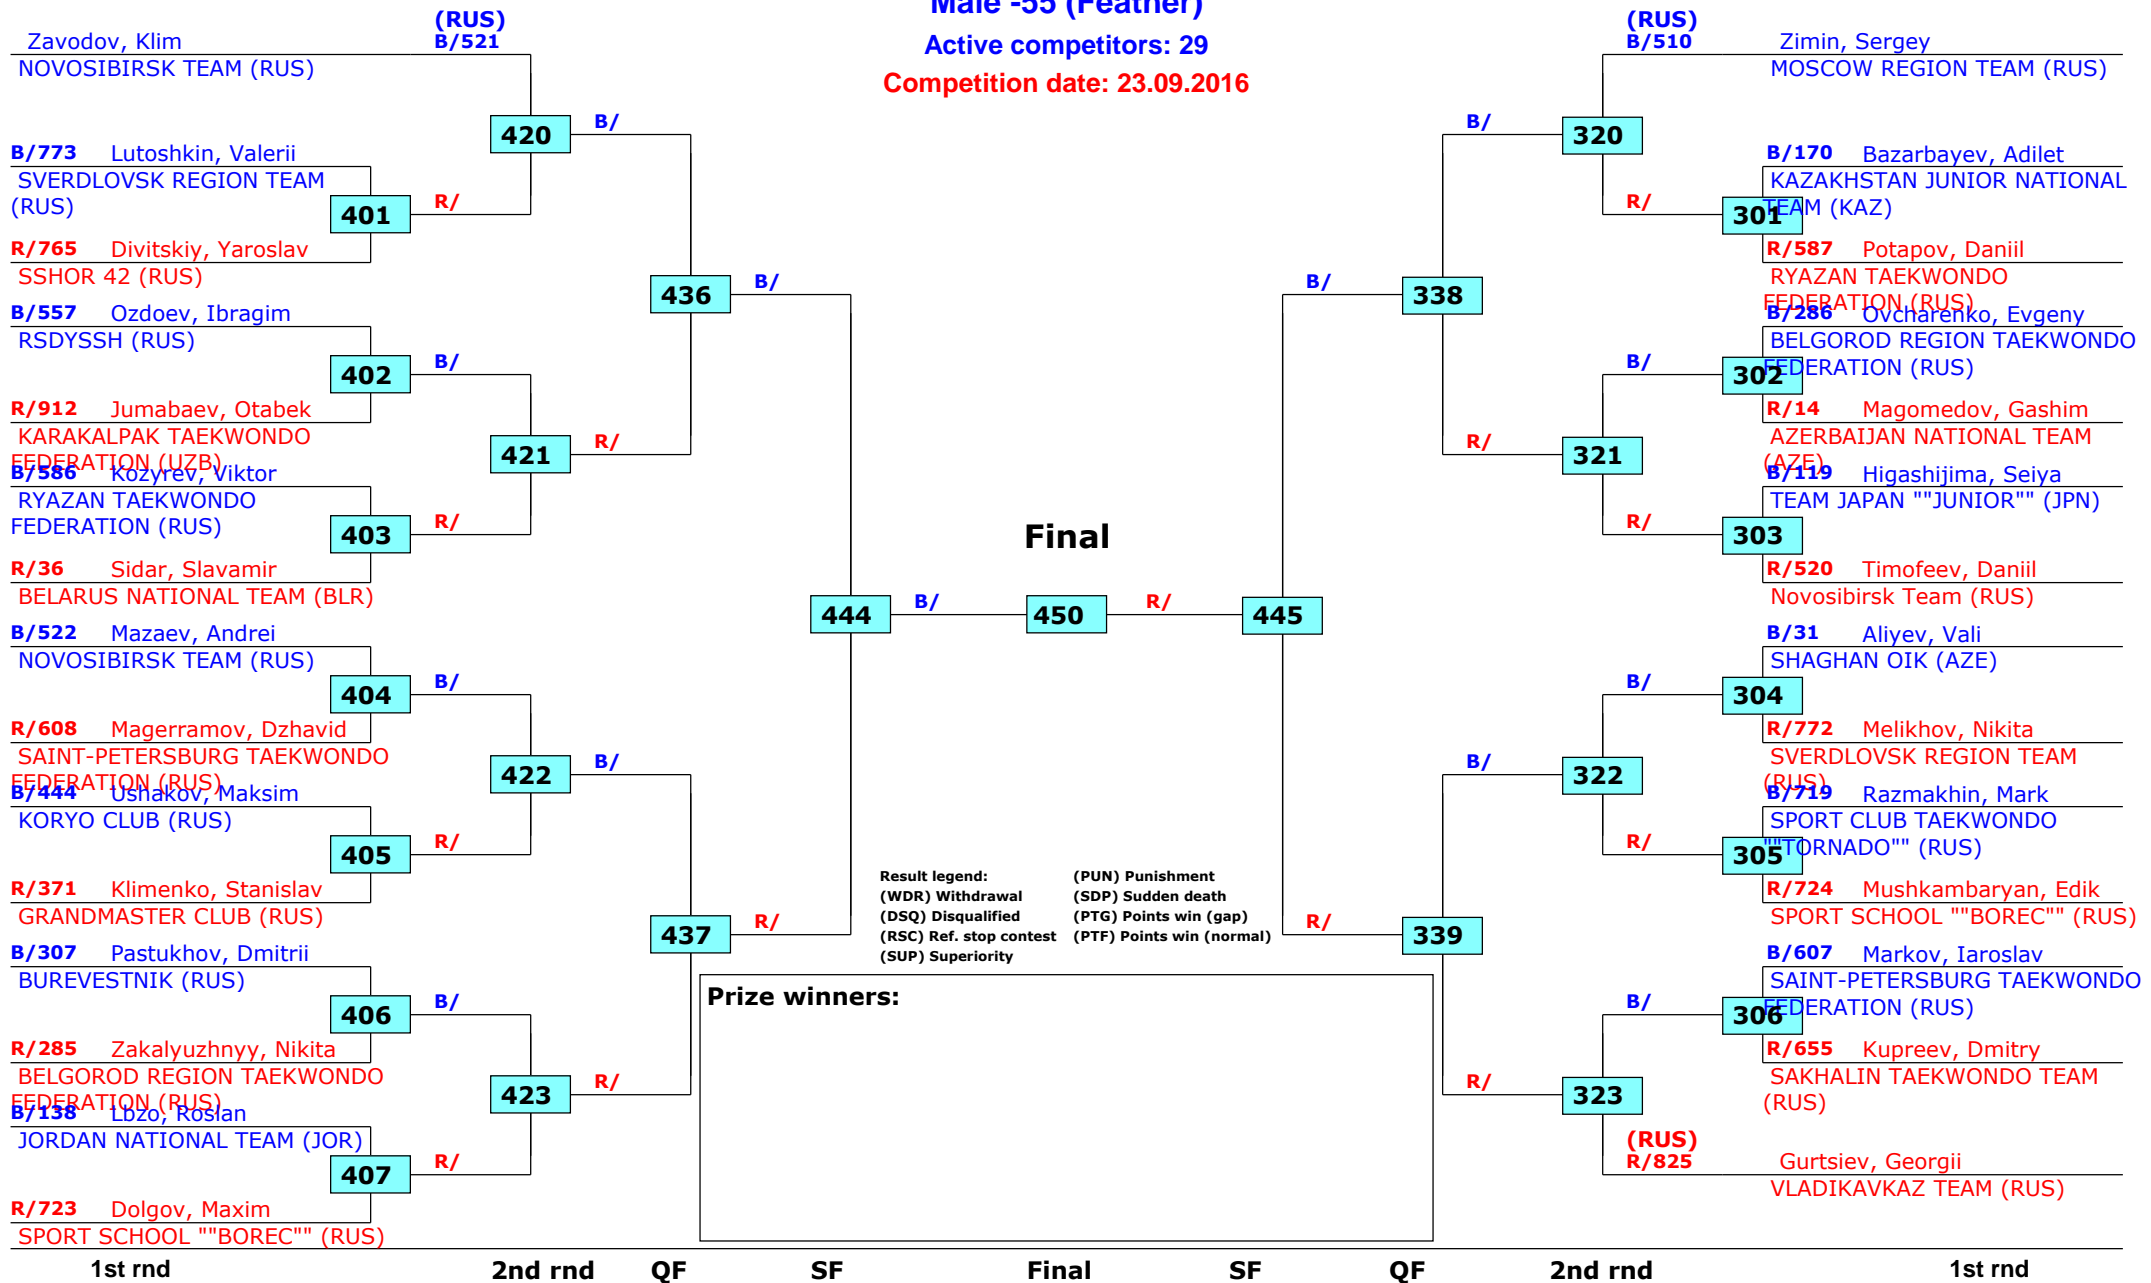

Tournament date: 22.09.2016 upto 25.09.2016

Male -55 (Feather)

Active competitors: 29

Competition date: 23.09.2016

Russian Open 2016

Moscow, Russia

Tournament date: 22.09.2016 upto 25.09.2016

Male -59 (Light)