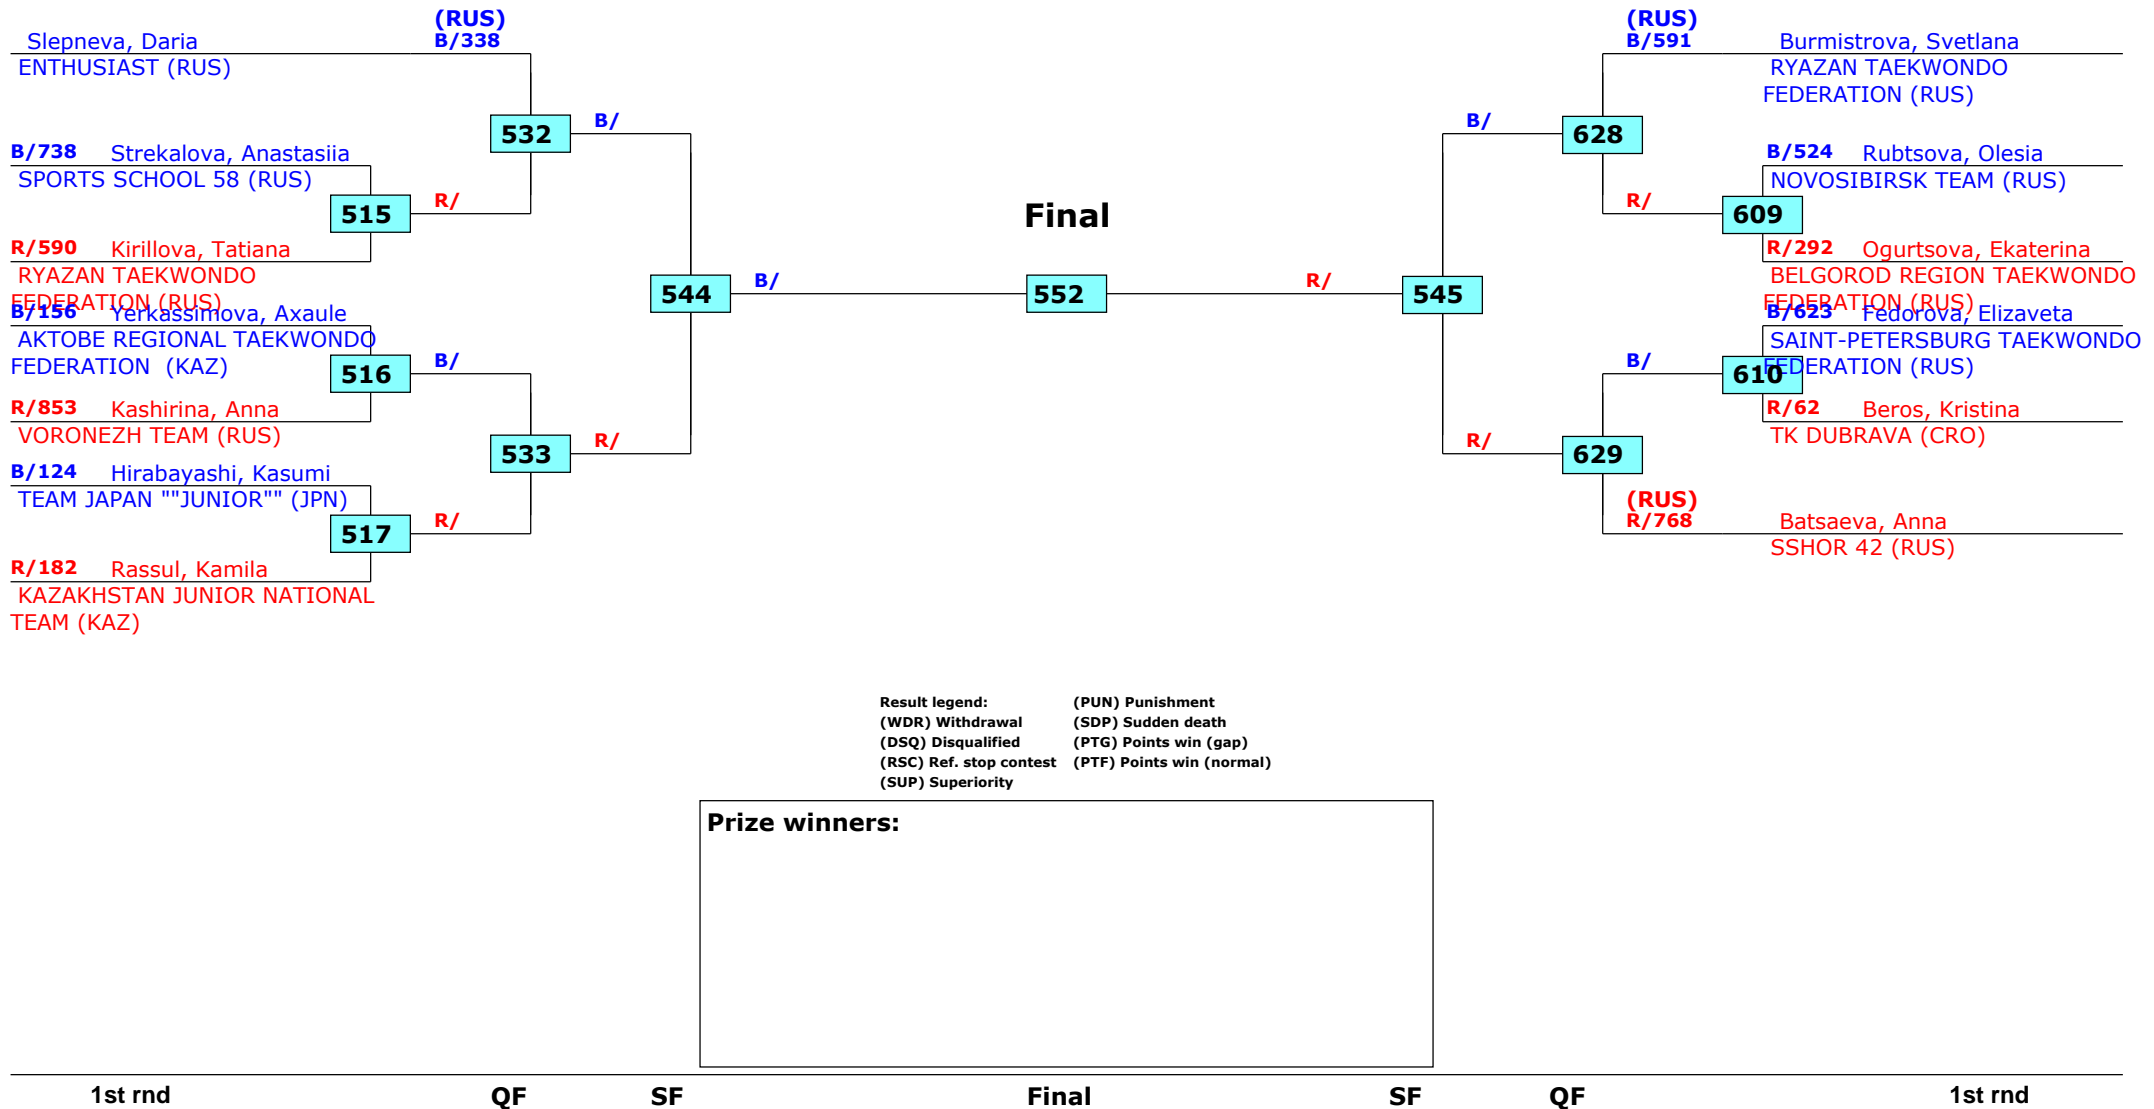

Prize winners:

1st rnd

QF

SF

Final

SF

QF

1st rnd

Russian Open 2016

Moscow, Russia

Tournament date: 22.09.2016 upto 25.09.2016

Female -59 (Light Middle)

Active competitors: 13

Competition date: 23.09.2016

Russian Open 2016

Moscow, Russia

Tournament date: 22.09.2016 upto 25.09.2016

Male -73 (Middle)

Active competitors: 19

Competition date: 23.09.2016

Russian Open 2016

Moscow, Russia

Tournament date: 22.09.2016 upto 25.09.2016

Female -63 (Middle)