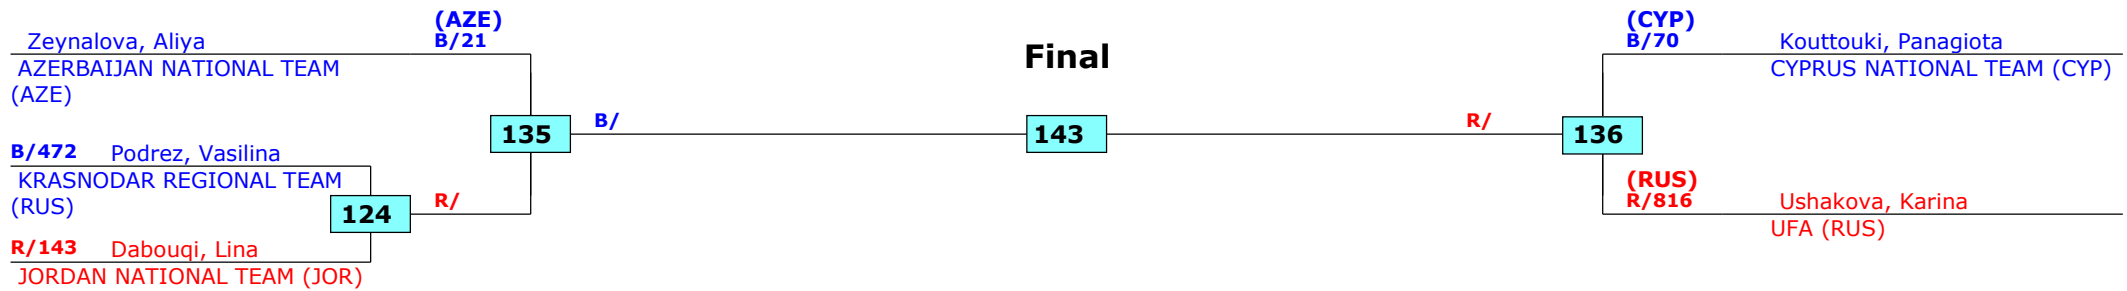

Russian Open 2016

Moscow, Russia

Tournament date: 22.09.2016 upto 25.09.2016

Female -44 (Fly)

Active competitors: 5

Competition date: 23.09.2016

Result legend: (PUN) Punishment
(WDR) Withdrawal (SDP) Sudden death
(DSQ) Disqualified (PTG) Points win (gap)
(RSC) Ref. stop contest (PTF) Points win (normal)
(SUP) Superiority