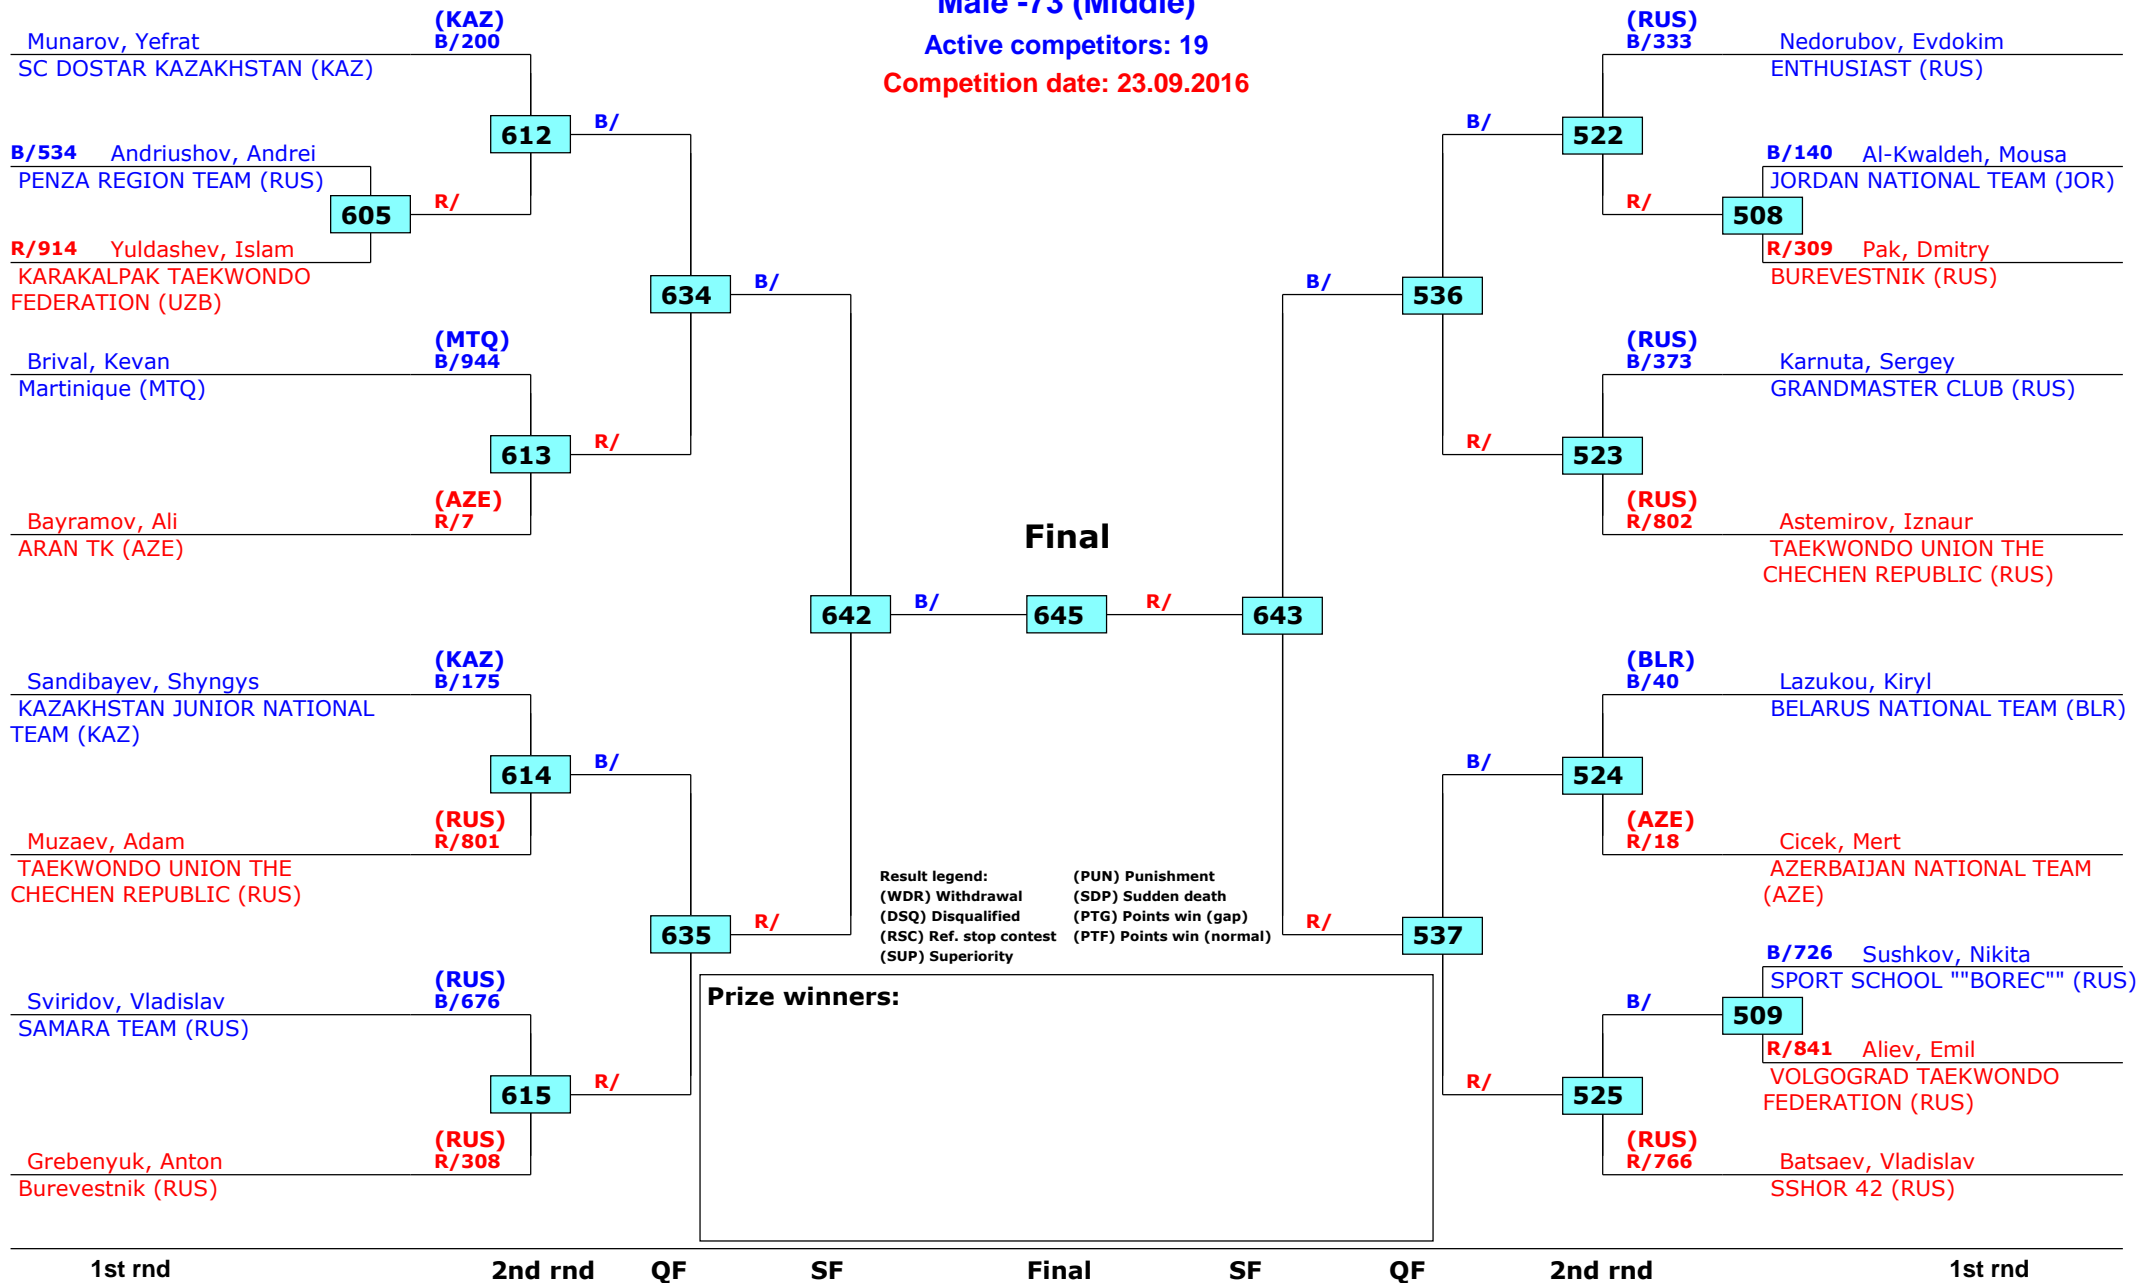

Russian Open 2016

Moscow, Russia

Tournament date: 22.09.2016 upto 25.09.2016

Female -59 (Light Middle)

Active competitors: 13

Competition date: 23.09.2016

Russian Open 2016

Moscow, Russia

Tournament date: 22.09.2016 upto 25.09.2016

Male -73 (Middle)

Active competitors: 19

Competition date: 23.09.2016

Russian Open 2016

Moscow, Russia

Tournament date: 22.09.2016 upto 25.09.2016

Female -63 (Middle)