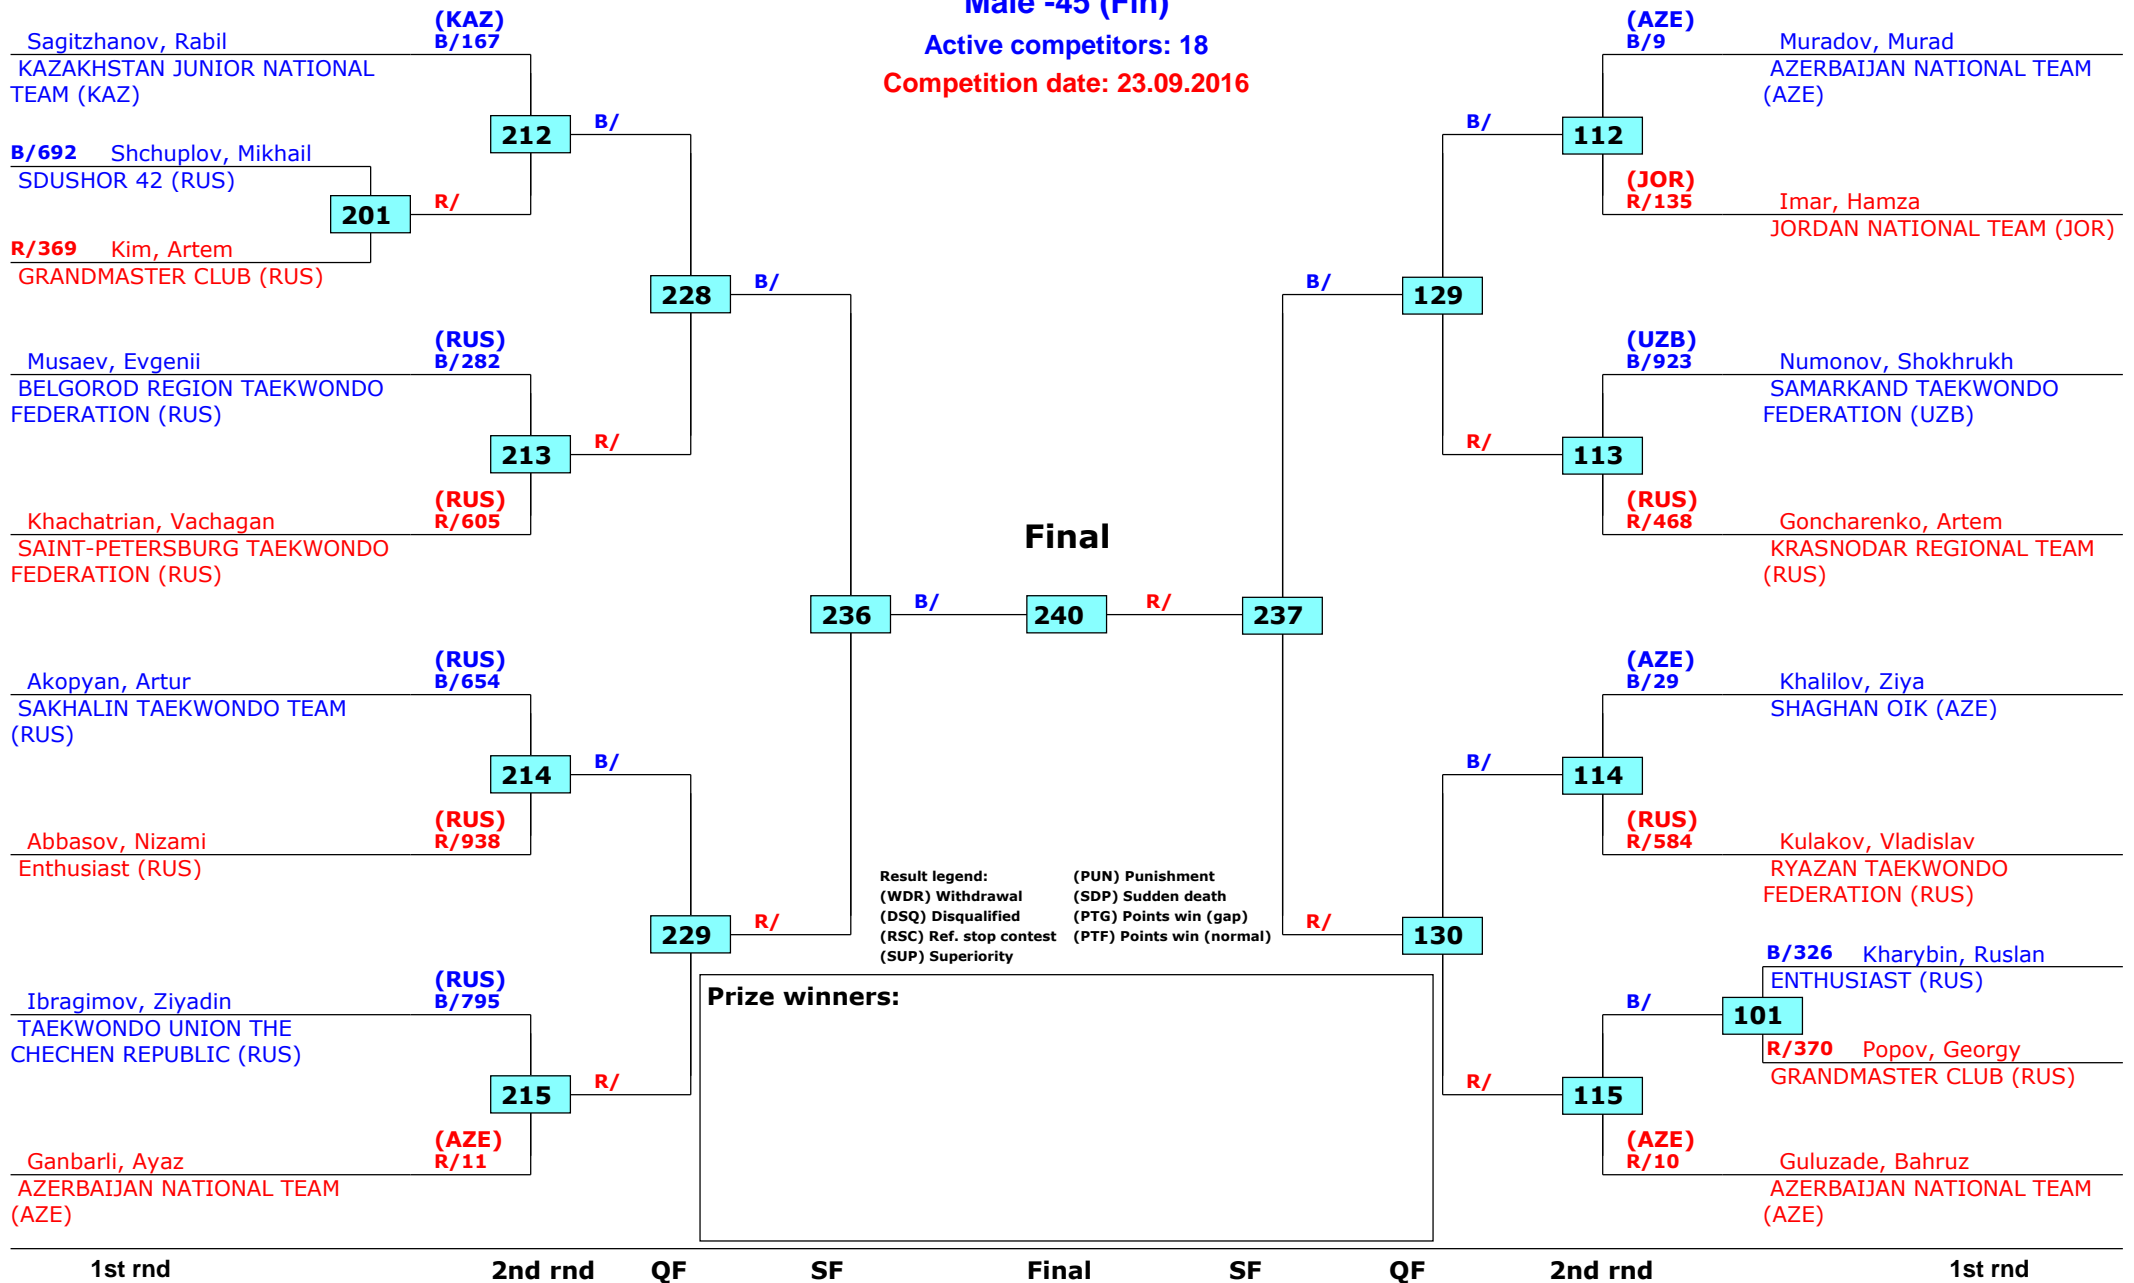

Russian Open 2016

Moscow, Russia

Tournament date: 22.09.2016 upto 25.09.2016

Male -45 (Fin)

Active competitors: 18

Competition date: 23.09.2016