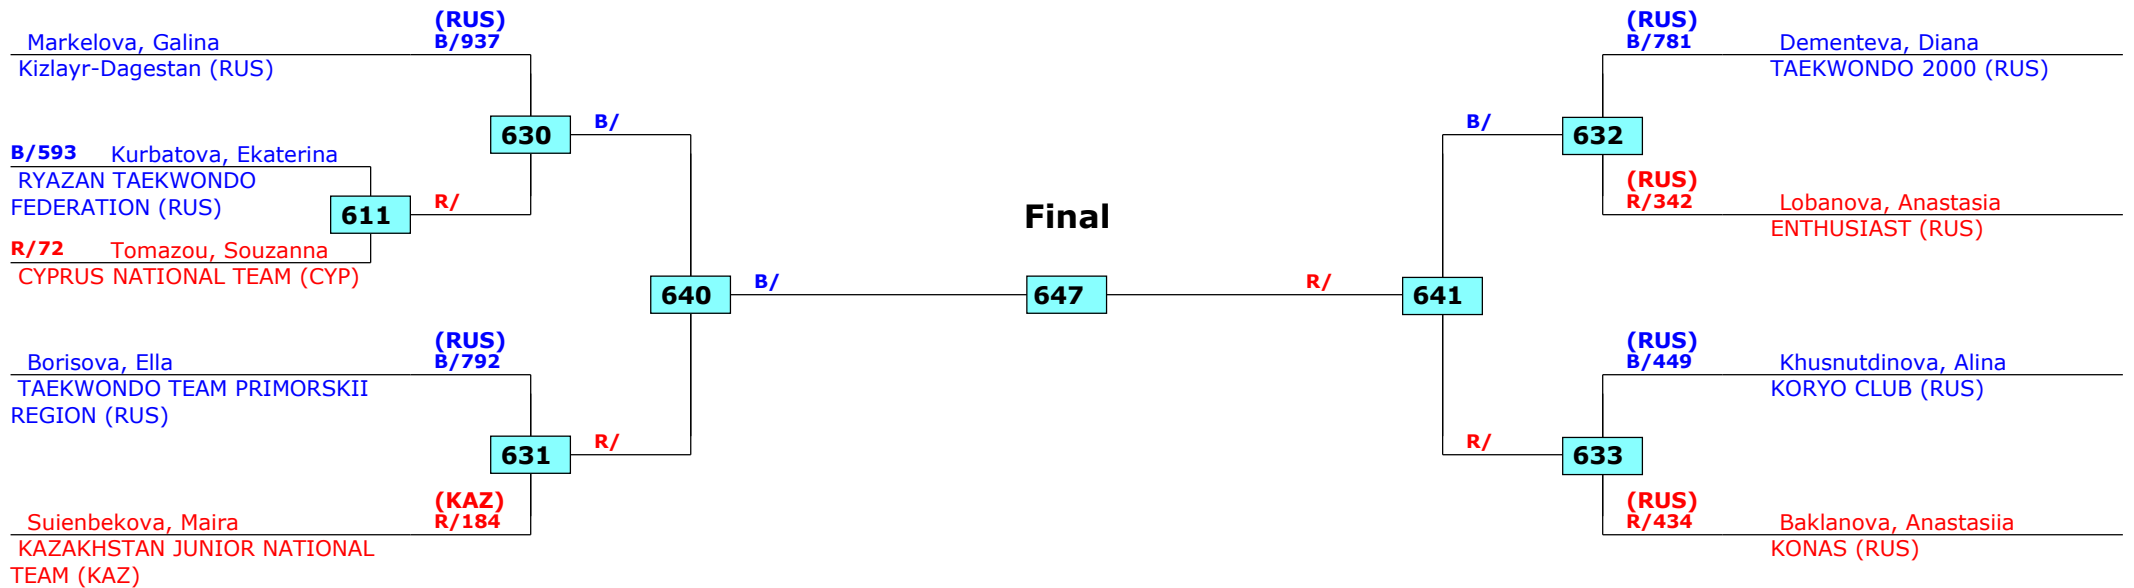

Russian Open 2016

Moscow, Russia

Tournament date: 22.09.2016 upto 25.09.2016

Female +68 (Heavy)

Active competitors: 9

Competition date: 23.09.2016

Result legend: (PUN) Punishment
(WDR) Withdrawal (SDP) Sudden death
(DSQ) Disqualified (PTG) Points win (gap)
(RSC) Ref. stop contest (PTF) Points win (normal)
(SUP) Superiority

Prize winners:

1st rnd

QF

SF

Final

SF

QF

1st rnd