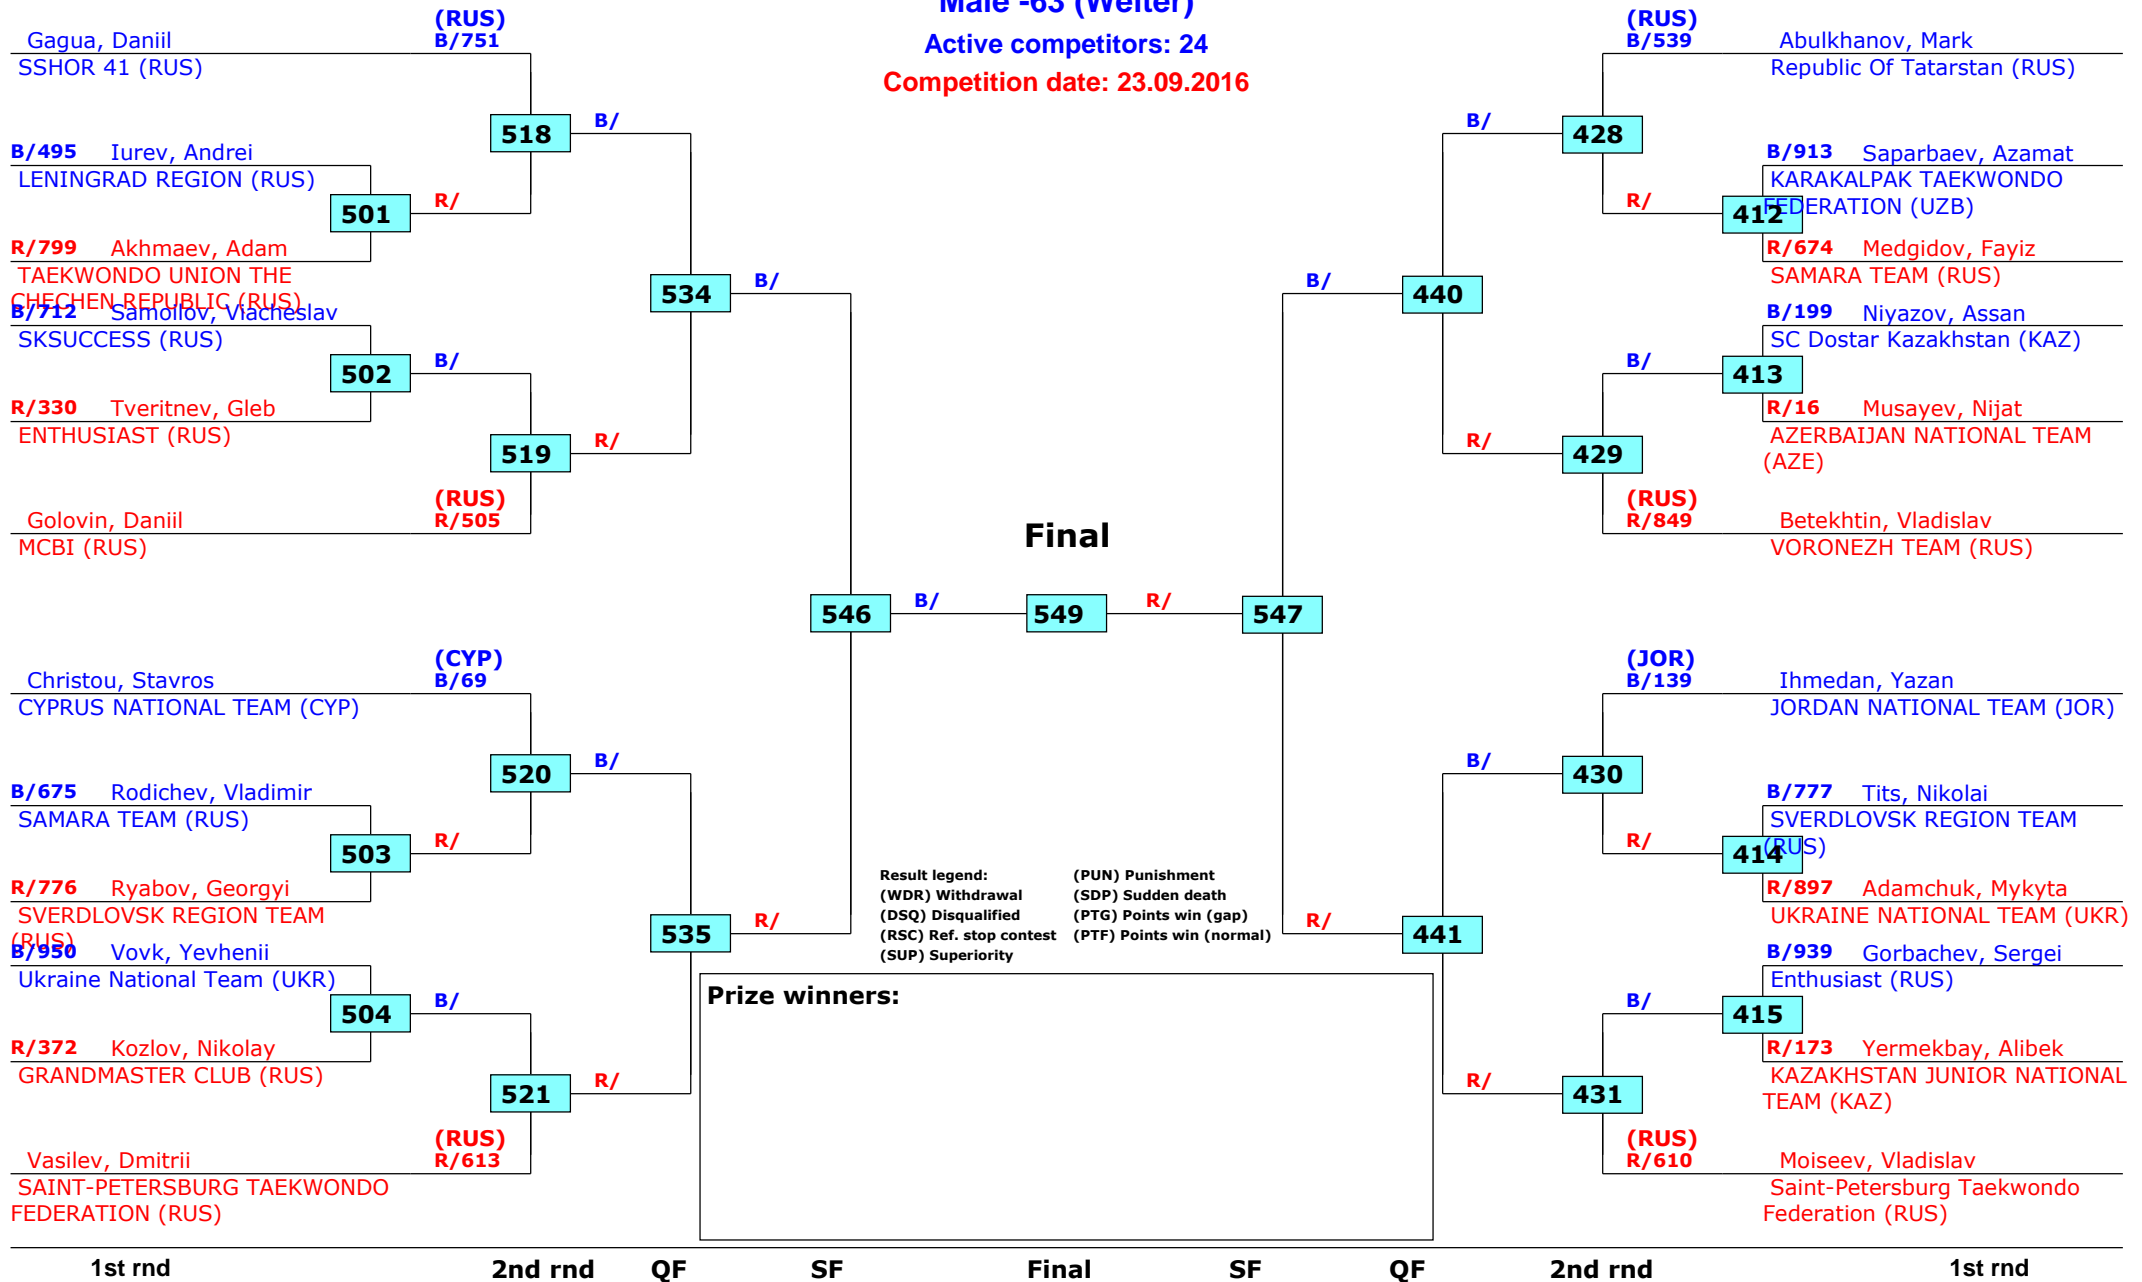

Russian Open 2016

Moscow, Russia

Tournament date: 22.09.2016 upto 25.09.2016

Male -63 (Welter)

Active competitors: 24

Competition date: 23.09.2016

Russian Open 2016

Moscow, Russia

Tournament date: 22.09.2016 upto 25.09.2016

Male -78 (Light Heavy)

Active competitors: 12

Competition date: 23.09.2016

Russian Open 2016

Moscow, Russia

Tournament date: 22.09.2016 upto 25.09.2016

Female -55 (Welter)