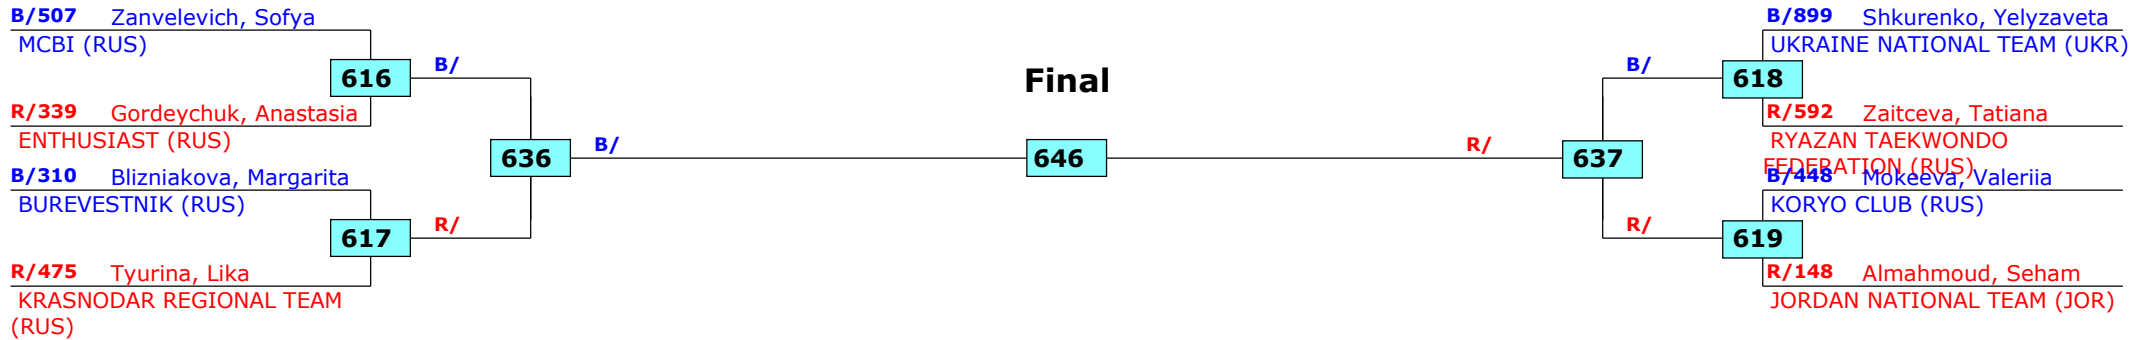

Russian Open 2016

Moscow, Russia

Tournament date: 22.09.2016 upto 25.09.2016

Female -63 (Middle)

Active competitors: 8

Competition date: 23.09.2016

Result legend: (PUN) Punishment
(WDR) Withdrawal (SDP) Sudden death
(DSQ) Disqualified (PTG) Points win (gap)
(RSC) Ref. stop contest (PTF) Points win (normal)
(SUP) Superiority

Prize winners:

QF

SF

Final

SF

QF